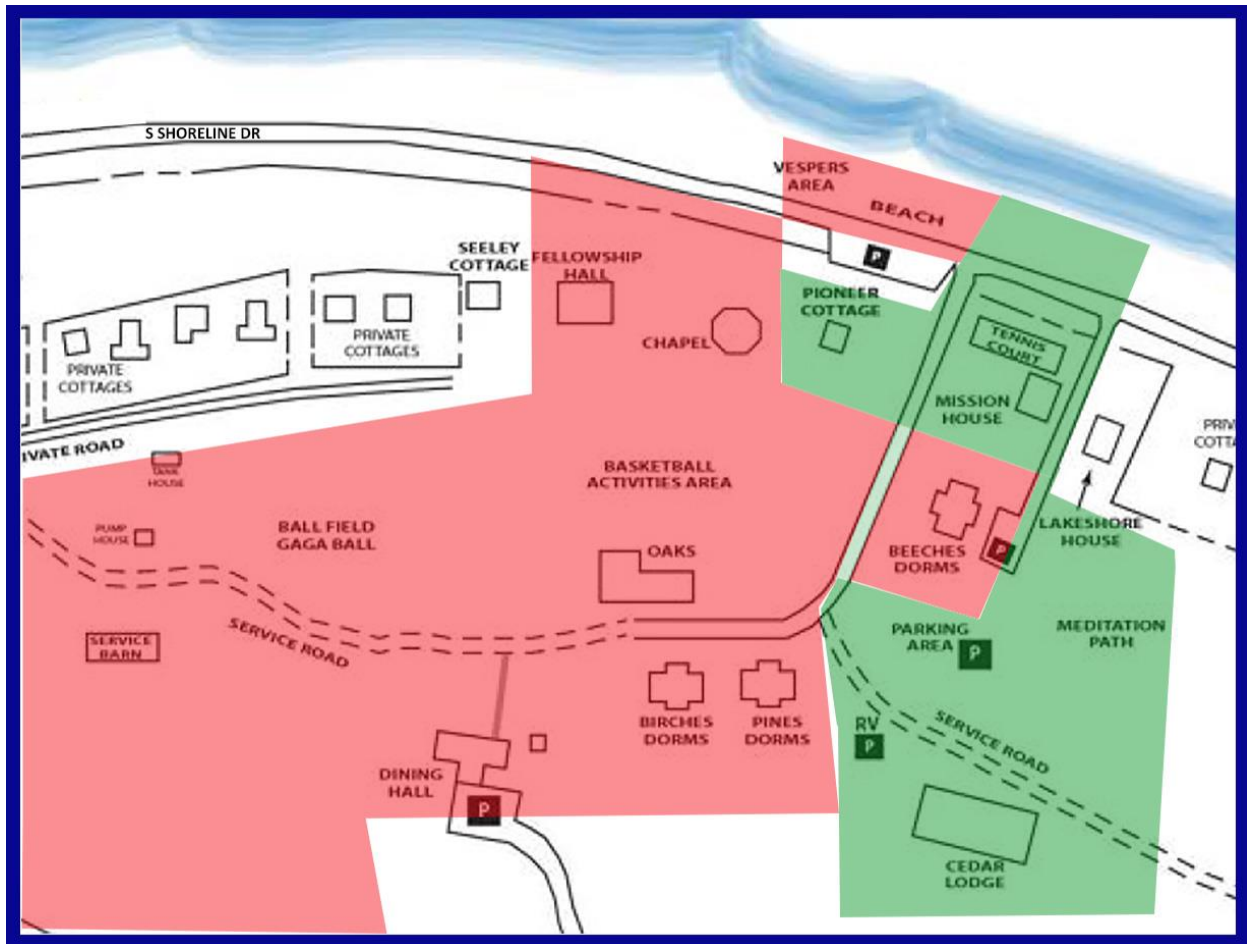

### WHAT IS AVAILABLE TO YOU:

1. **PIONEER LODGE**: lodge, deck, eating area and grassy area between paved roadways on East Side of lodge; beach area in front of tennis courts; tennis courts by arrangement with Site Director
2. **MISSIONS HOUSE**: lodge, deck, and grassy area in front of and on West Side of lodge to roadway and back tree line; beach area in front of tennis courts and Missions House; tennis courts by arrangement with Site Director
3. **CEDARS LODGE**: lodge and deck; grassy area in front of lodge to tree lines; beach area in front of tennis courts; tennis courts by arrangement with Site Director

### WHAT IS NOT AVAILABLE

1. NO buildings or facilities are available for your use except the lodging site you have reserved.  
Buildings Unavailable: Chapel, Fellowship Hall, Oaks Lodge, Pines, Birches and Beeches dorms and Dining Hall
2. Central Outdoor Gathering Area is NOT available, including basketball courts, firepit, horseshoes, swings, or picnic benches
3. Beach area with dock and volleyball court, and swings are NOT available

### 2024 DATES WHEN THESE RESTRICTIONS APPLY

|            |  |
|------------|--|
| June 16-21 | Michigan Disciples Elementary Camp       |
| June 25-27 | Michigan Disciples Day/Grandparents Camp |
| July 14-20 | Michigan Disciples Youth Camps           |
| July 21-27 | Michigan Disciples Family of God Camp    |
| Aug 8-11   | Beloved Community Family Camp            |

**AVAILABLE AREAS FOR RESIDENTS  
OF PIONEER LODGE, MISSIONS HOUSE & CEDARS LODGE  
On dates when licensed youth camps are in session  
(see other side)**

**GREEN AREAS – Available to residents of Pioneer & Cedars Lodges, Missions House.**